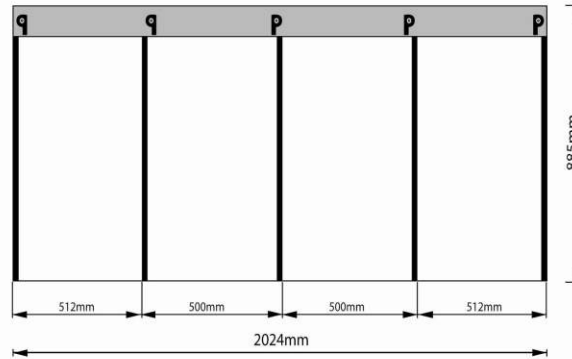

Front View - Stand Size

Graphic Panel Size (2024mm X 885mm)

Remarks:

1. Single piece of graphic panel is required.
1. Above drawing shows positioning of magnetic tape and please DO NOT cut the graphic accordingly.

Printed panel size
2024mm x 885mm

Central 1000mm
visible from front

Top View - Stand Size