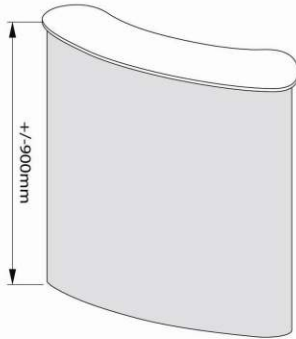

Front View - Stand Size

Graphic Panel Size (2024mm X 885mm)

Remarks:

1. Single piece of graphic panel is required.
1. Above drawing shows positioning of magnetic tape and please DO NOT cut the graphic accordingly.

Printed panel size
2024mm x 885mm

Central 1000mm
visible from front

Top View - Stand Size