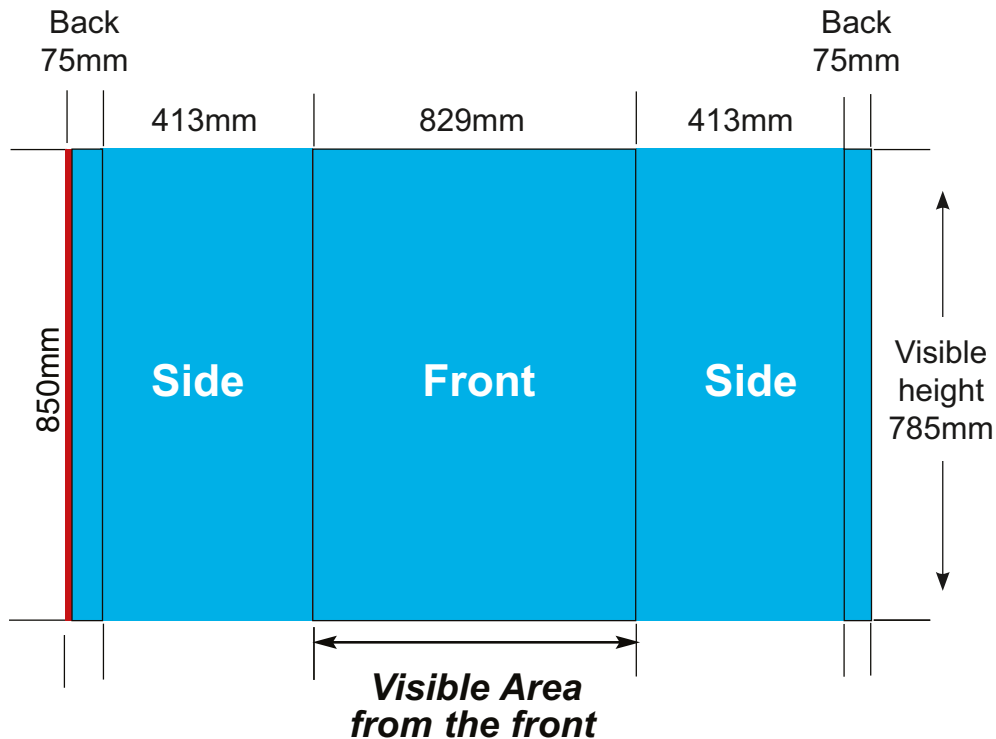

Promotor Counter

Graphics Guide

Graphic Dimensions - Cut Size

Top Board
770x280
Base
1805x850

Graphic Dimensions - Visible Area

Top Board: 770x280
Base: 1805x785
Front: 829x785
Side: 413x785
Back: 75x785

Please be aware that, due to the shape, the sides are not visible when the stand is viewed directly head on.

Components

Top Board with pole locators
2 x top poles
2 x bottom poles
Top
Bottom
Internal Shelf
Upright Front and Sides (1 piece)
Carry Bag