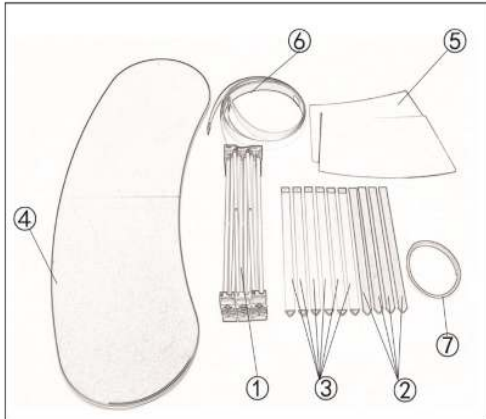

CountaBoo Counter

Graphics Guide

Printed panel size
2100mm x 940mm

Central 1000mm
visible from front

PRODUCT DETAILS		HARDWARE SPECIFICATIONS		GRAPHIC SPECIFICATIONS
Description	Order Code	Dimensions (mm)	Weight (kg)	Dimensions (mm) H x W
Contester Pop Up Promotion Counter	INE185285	970 (h) x 1260 (w) x 430 (d)	15.0	940mm x 2100mm

- ① 1 x Pop Up Frame
- ② 4 x Magnetic Bars
- ③ 6 x Non Magnetic Bars
- ④ 1 x Counter top
- ⑤ 2 x Shelf
- ⑥ 2 x Plastic Strips
- ⑦ 1 x Magnetic tape