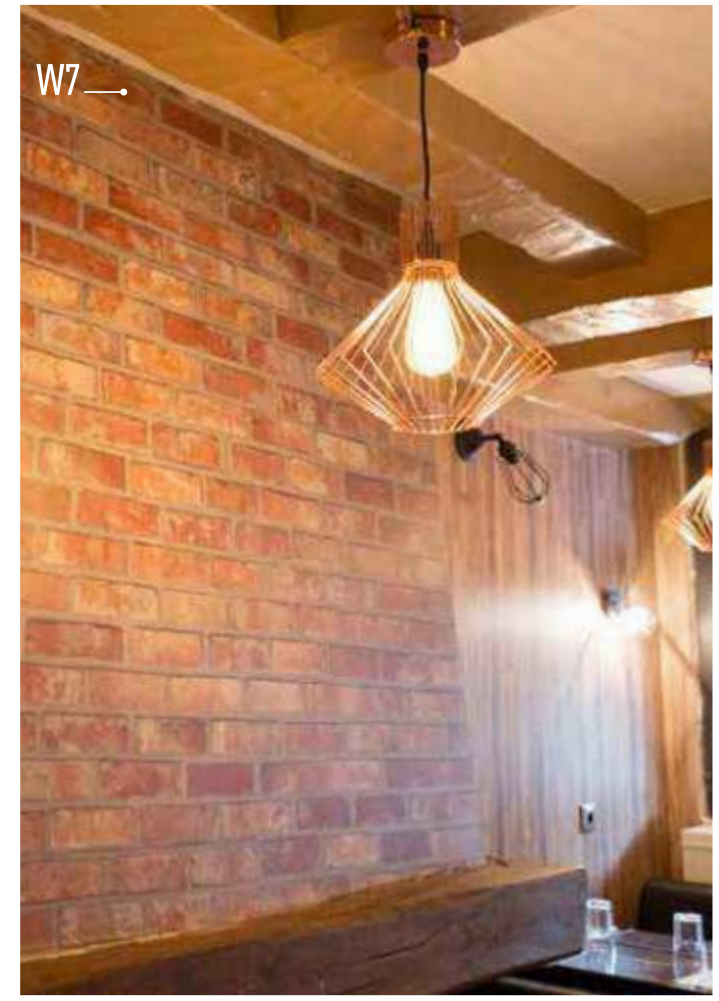

# RESTAURANT

H4

W7

ALAMBRA - PARIS - FRANCE  
1 restaurant - 150m<sup>2</sup>

W7 - NATURAL STONE

H4 - WOOD

B6