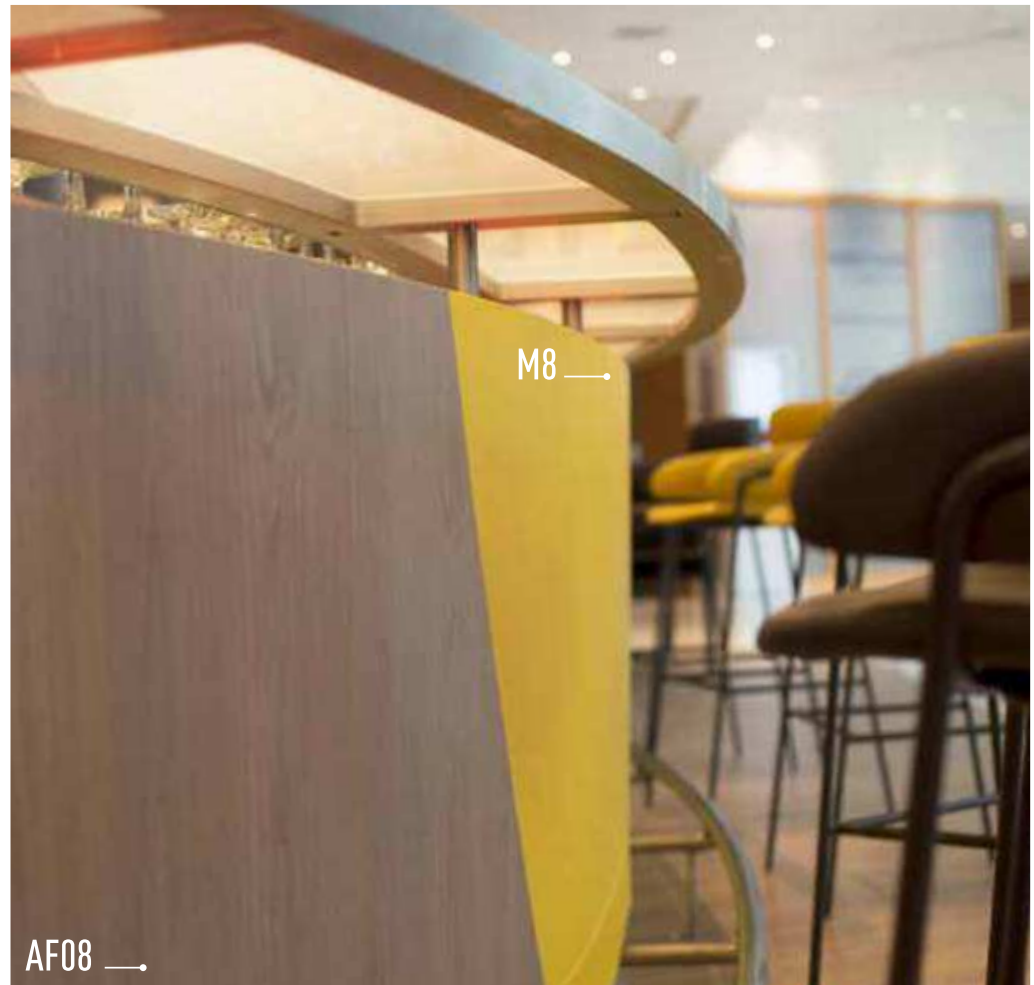

CAFE

AF08

M8

NOVOTEL - PARIS - FRANCE
1 restaurant - 80m²