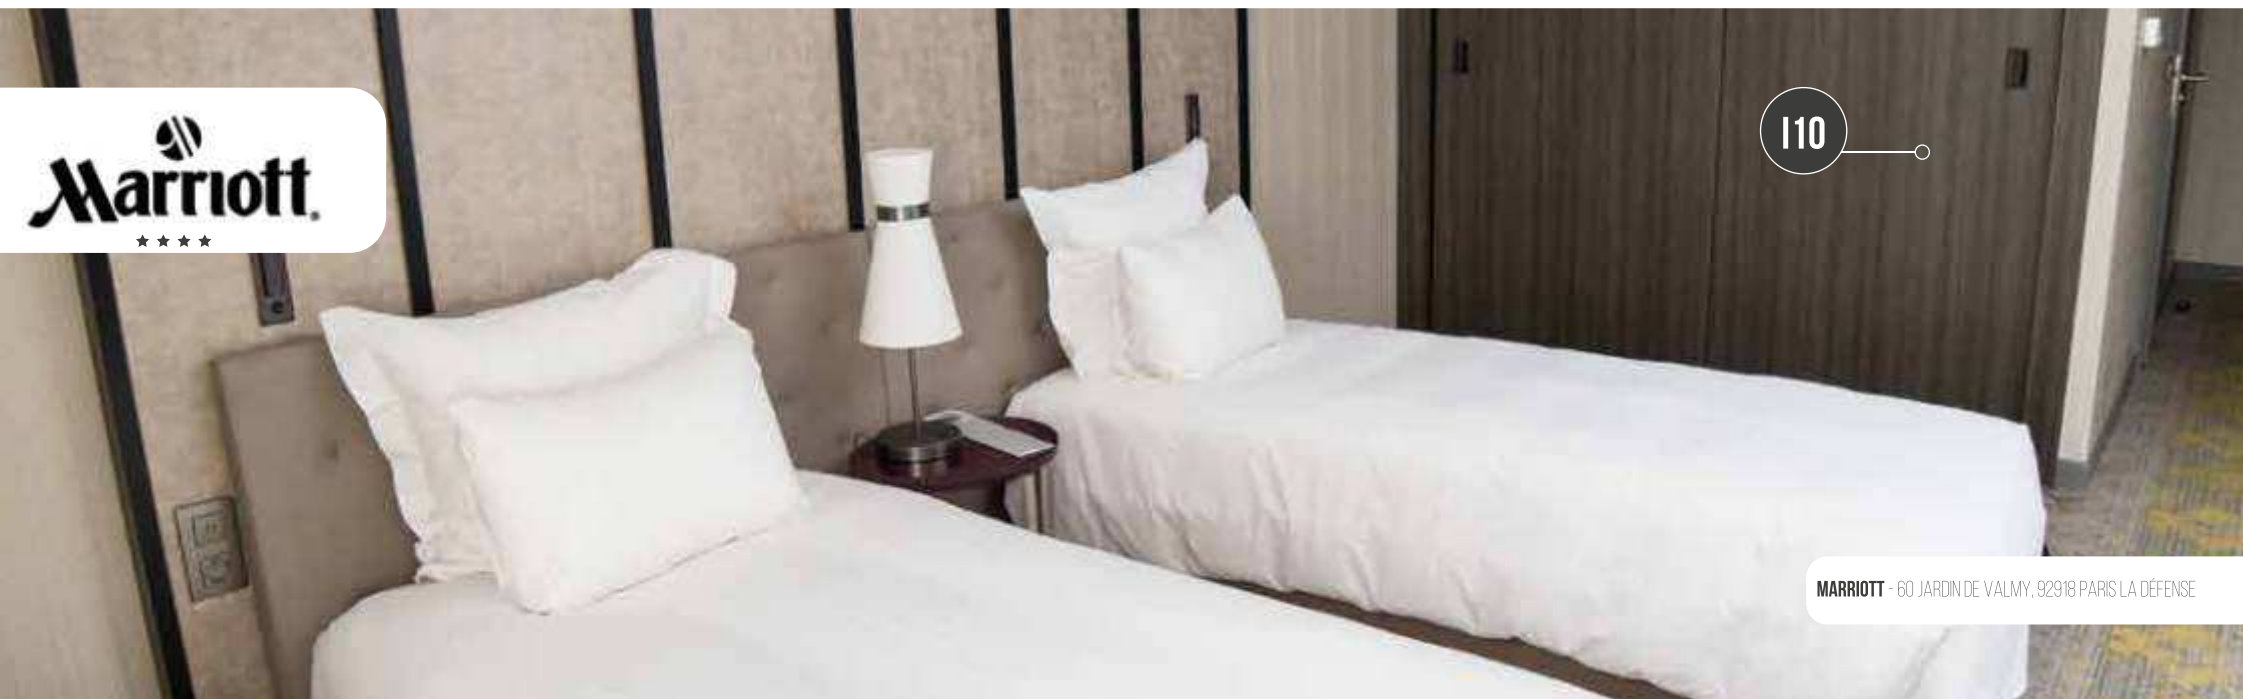

BEFORE

MARRIOTT - 60 JARDIN DE VALMY, 92918 PARIS LA DÉFENSE

LA DEFENSE - ROISSY EN FRANCE